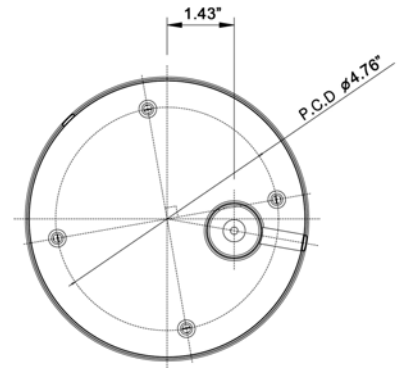

Description

MZD-6500

Mini Dome High Resolution, Vandal Proof Camera

INCORPORATED

Sophisticated Security and Surveillance Systems

Specifications

Video		General	
Signal Format	NTSC	Image Sensor	1/4" Sony Super-HAD Color CCD
Color Resolution	480 TV Lines	Picture Element	811 (H) x 508 (V)
Monochrome Resolution	530 TV Lines	Scanning System	2:1 interlace
Min. Illumination	0.5 lux (Color), 0.05 lux (B/W), 0.001 lux (Low-shutter)	Scanning Frequency	15.734 KHz (H), 59.94 Hz (V)
Video Output	1.0 Vp-p, 75 ohm composite	Sync System	Internal / Line Lock
S/N Ratio	>50dB (AGC off)	Operating Temp.	14°F to 122°F
Zoom Ratio	22x Optical, 11x Digital (Video AF)	Storage Temp.	-4°C to 140°C
Lens	f = 3.8 mm ~ 85.8 mm F1.6 (wide) ~ F3.7 (tele)	Operating Humidity	0-96% non condensing
Function		Power	
Camera Control	RS485 (FastraxII, Pelco D, Pelco P), A/D Key, Tact Switch	Power Source	DC 12V / AC 24V ±10%
Auto Exposure	Auto / Shutter PRI / Iris PRI / AGC / Manual	Power Consumption	6.0 Watts
Shutter speed	Normal ~ 1/10000 sec.	Mechanical	
Low Shutter	x2 ~ x60	Power Input	2-Pin Wire
SHOT	Normal / DIS / WDR / Low Shutter	Video Output	BNC Connector
Effect	D-Zoom, Nega/IPosi, B/W, Mirror, PIP, Freeze	RS485 Control	2-Pin Wire
White Balance	AWB / Indoor / Outdoor / Manual / WAWB	External Input/Output	3-Pin Wire
AGC	Auto / Manual (0 ~30 dB max)	Weight	2.43 lbs
BLC	Default / ADJ Top / ADJ Bottom / Level / Off		
Auto Iris Control	Auto / Manual (F1.6 ~ F32, Close)		
Sharpness	0 ~ 15 Steps		
Brightness	0 ~ 90 Steps		
Day/Night	Auto / Manual (Color / BW) / EXT (Mechanical IR Cut Filter)		
DNR	On / Off		
Focus Mode	Auto / Manual / Push AF		
Distance	0.1M / 1.0M / 1.5M / 2.5M / 6.0M		
Camera Title	A ~ Z / 0 ~9		
Camera ID	001 ~ 255		
OSD Display	On / Off / Push On (DISP0 / DISP1 / DISP2)		
Baud Rate	2400 / 4800 / 9600 / 19200		
Preset	INIT / Load / Save		