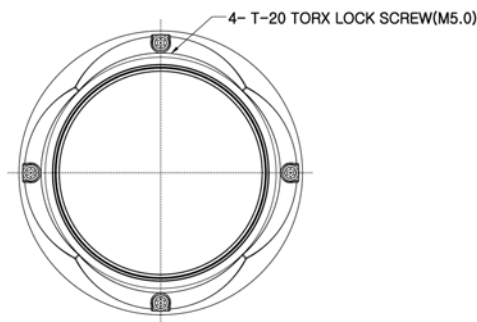

Description

MZD-6500

Mini Dome High Resolution, Vandal Proof Camera

INCORPORATED

Sophisticated Security and Surveillance Systems

Specifications

Video		General	
Signal Format	NTSC	Image Sensor	1/4" Sony Super-HAD Color CCD
Color Resolution	480 TV Lines	Picture Element	811 (H) x 508 (V)
Monochrome Resolution	530 TV Lines	Scanning System	2:1 interlace
Min. Illumination	0.5 lux (Color), 0.05 lux (B/W), 0.001 lux (Low-shutter)	Scanning Frequency	15.734 KHz (H), 59.94 Hz (V)
Video Output	1.0 Vp-p, 75 ohm composite	Sync System	Internal / Line Lock
S/N Ratio	>50dB (AGC off)	Operating Temp.	14°F to 122°F
Zoom Ratio	22x Optical, 11x Digital (Video AF)	Storage Temp.	-4°C to 140°C
Lens	f = 3.8 mm ~ 85.8 mm F1.6 (wide) ~ F3.7 (tele)	Operating Humidity	0-96% non condensing
Function		Power	
Camera Control	RS485 (FastraxII, Pelco D, Pelco P), A/D Key, Tact Switch	Power Source	DC 12V / AC 24V ±10%
Auto Exposure	Auto / Shutter PRI / Iris PRI / AGC / Manual	Power Consumption	6.0 Watts
Shutter speed	Normal ~ 1/10000 sec.	Mechanical	
Low Shutter	x2 ~ x60	Power Input	2-Pin Wire
SHOT	Normal / DIS / WDR / Low Shutter	Video Output	BNC Connector
Effect	D-Zoom, Nega/IPosi, B/W, Mirror, PIP, Freeze	RS485 Control	2-Pin Wire
White Balance	AWB / Indoor / Outdoor / Manual / WAWB	External Input/Output	3-Pin Wire
AGC	Auto / Manual (0 ~30 dB max)	Weight	2.43 lbs
BLC	Default / ADJ Top / ADJ Bottom / Level / Off		
Auto Iris Control	Auto / Manual (F1.6 ~ F32, Close)		
Sharpness	0 ~ 15 Steps		
Brightness	0 ~ 90 Steps		
Day/Night	Auto / Manual (Color / BW) / EXT (Mechanical IR Cut Filter)		
DNR	On / Off		
Focus Mode	Auto / Manual / Push AF		
Distance	0.1M / 1.0M / 1.5M / 2.5M / 6.0M		
Camera Title	A ~ Z / 0 ~9		
Camera ID	001 ~ 255		
OSD Display	On / Off / Push On (DISP0 / DISP1 / DISP2)		
Baud Rate	2400 / 4800 / 9600 / 19200		
Preset	INIT / Load / Save		