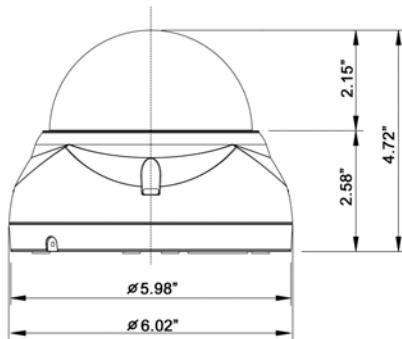

Description

MZD-6500

Mini Dome High Resolution, Vandal Proof Camera

INCORPORATED

Sophisticated Security and Surveillance Systems

Specifications

Video		General	
Signal Format	NTSC	Image Sensor	1/4" Sony Super-HAD Color CCD
Color Resolution	480 TV Lines	Picture Element	811 (H) x 508 (V)
Monochrome Resolution	530 TV Lines	Scanning System	2:1 interlace
Min. Illumination	0.5 lux (Color), 0.05 lux (B/W), 0.001 lux (Low-shutter)	Scanning Frequency	15.734 KHz (H), 59.94 Hz (V)
Video Output	1.0 Vp-p, 75 ohm composite	Sync System	Internal / Line Lock
S/N Ratio	>50dB (AGC off)	Operating Temp.	14°F to 122°F
Zoom Ratio	22x Optical, 11x Digital (Video AF)	Storage Temp.	-4°C to 140°C
Lens	f = 3.8 mm ~ 85.8 mm F1.6 (wide) ~ F3.7 (tele)	Operating Humidity	0-96% non condensing
Function		Power	
Camera Control	RS485 (FastraxII, Pelco D, Pelco P), A/D Key, Tact Switch	Power Source	DC 12V / AC 24V ±10%
Auto Exposure	Auto / Shutter PRI / Iris PRI / AGC / Manual	Power Consumption	6.0 Watts
Shutter speed	Normal ~ 1/10000 sec.	Mechanical	
Low Shutter	x2 ~ x60	Power Input	2-Pin Wire
SHOT	Normal / DIS / WDR / Low Shutter	Video Output	BNC Connector
Effect	D-Zoom, Nega/IPosi, B/W, Mirror, PIP, Freeze	RS485 Control	2-Pin Wire
White Balance	AWB / Indoor / Outdoor / Manual / WAWB	External Input/Output	3-Pin Wire
AGC	Auto / Manual (0 ~30 dB max)	Weight	2.43 lbs
BLC	Default / ADJ Top / ADJ Bottom / Level / Off		
Auto Iris Control	Auto / Manual (F1.6 ~ F32, Close)		
Sharpness	0 ~ 15 Steps		
Brightness	0 ~ 90 Steps		
Day/Night	Auto / Manual (Color / BW) / EXT (Mechanical IR Cut Filter)		
DNR	On / Off		
Focus Mode	Auto / Manual / Push AF		
Distance	0.1M / 1.0M / 1.5M / 2.5M / 6.0M		
Camera Title	A ~ Z / 0 ~9		
Camera ID	001 ~ 255		
OSD Display	On / Off / Push On (DISP0 / DISP1 / DISP2)		
Baud Rate	2400 / 4800 / 9600 / 19200		
Preset	INIT / Load / Save		