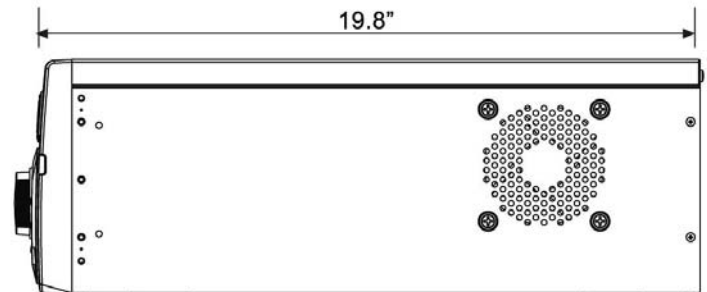

### 16 Channel Ultra Digital Video Recorder, Embedded Linux

INCORPORATED

Sophisticated Security and Surveillance Systems

High resolution digital surveillance system for the professional security market

#### Description

The UDR-16-750 encompasses a stylish chassis featuring four, front panel accessible, hot swappable HDD's. The data base can be setup to allow for fully redundant storage across the four HDD's.