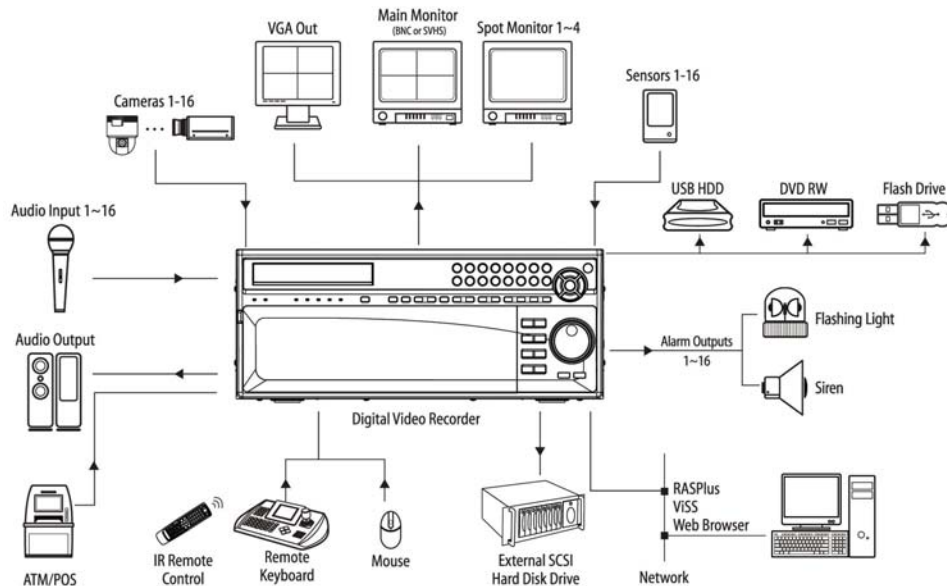

System Diagram

070904-1

*Specifications subject to change without notice.

www.intervid.com
800-337-8066

Page 2 of 2