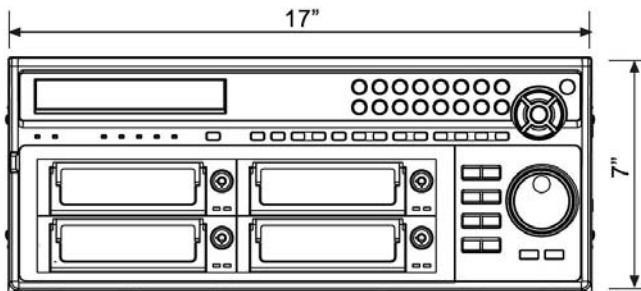

### 16 Channel Ultra Digital Video Recorder, Embedded Linux

INCORPORATED

Sophisticated Security and Surveillance Systems

High resolution digital surveillance system for the professional security market

#### Description

The UDR-16-750 encompasses a stylish chassis featuring four, front panel accessible, hot swappable HDD's. The data base can be setup to allow for fully redundant storage across the four HDD's.